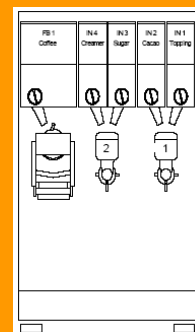

SL 50 is available as whole bean (ES), fresh brew (FB) and instant (IN) model.

The original Spengler grinder and espresso module make the finest coffee or fresh leaf tea (version SL50 FB - leaf tea or fresh brew coffee).

## Technical data Spengler SL 50

- Versions: ES, FB or IN
- Cups: -
- Containers: ES 3, FB 4, IN 4
- Select buttons: universal touchscreen keyboard
- LCD display: graphical TFT LCD
- Protocol: MDB / Executive
- Dimensions: 700 - 800 x 450 x 455 mm
- Weight: 40 - 45 kg
- Power: 230V / 50 Hz