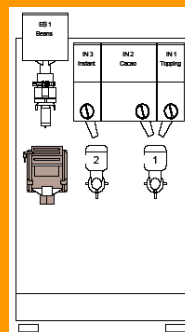

SL 50 is available as whole bean (ES), fresh brew (FB) and instant (IN) model.

The original Spengler grinder and espresso module make the finest coffee or fresh leaf tea (version SL50 FB - leaf tea or fresh brew coffee).

Instant version (IN) has 6 containers for different instant products.

Version ES contains 1 container for coffee beans and 3 containers for instant products. FB - 1 fresh brew container and 4 containers for instant products. This machine is a perfect choice for small cafes, shops or petrol stations.

## Technical data Spengler SL 50

- Versions: ES, FB or IN
- Cups: -
- Containers: ES 3, FB 4, IN 4
- Select buttons: universal touchscreen keyboard
- LCD display: graphical TFT LCD
- Protocol: MDB / Executive
- Dimensions: 700 - 800 x 450 x 455 mm
- Weight: 40 - 45 kg
- Power: 230V / 50 Hz