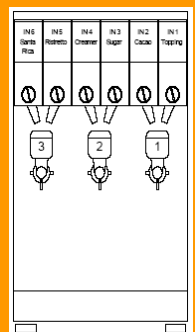

SL 50 is available as whole bean (ES), fresh brew (FB) and instant (IN) model.

The original Spengler grinder and espresso module make the finest coffee or fresh leaf tea (version SL50 FB - leaf tea or fresh brew coffee).

## Technical data Spengler SL 50

- Versions: ES, FB or IN
- Cups: -
- Containers: ES 3, FB 4, IN 4
- Select buttons: universal touchscreen keyboard
- LCD display: graphical TFT LCD
- Protocol: MDB / Executive
- Dimensions: 700 - 800 x 450 x 455 mm
- Weight: 40 - 45 kg
- Power: 230V / 50 Hz