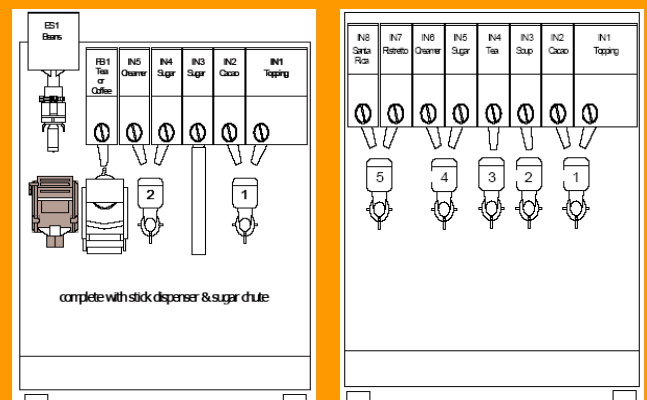

SL 300 is available as whole bean (ES), fresh brew (FB) and instant (IN) model. ES and FB versions prepares fresh leaf tea as well!

The original Spengler grinder and espresso make the finest coffee and fresh tea.

Instant version (IN) has 8 containers for different instant products.

Version ES contains 1 container for coffee beans and 1 container for leaf tea and 5 containers for instant products.

Spengler SL 300 inside: Version ES and IN

## Technical data Spengler SL 300

Versions: ES, FB or IN

Cups: 300

Containers ES: 5 +1 bean + 1 leaf tea container

Containers IN: 8

Select buttons: universal touchscreen keyboard

LCD display: graphical TFT LCD

Protocol: MDB / Executive

Dimensions: 700 - 800 x 660 x 455 mm

Weight: 60 - 65 kg

Power: 230V / 50 Hz

3vend Vertriebs- und  
Beratungsgesellschaft mbH  
Jägerhofstr. 31  
40479 Düsseldorf (Germany)

Tel: +49 211 497 63 50  
Fax: +49 211 497 63 51  
e-mail: info@3vend.de  
web: www.3vend.de