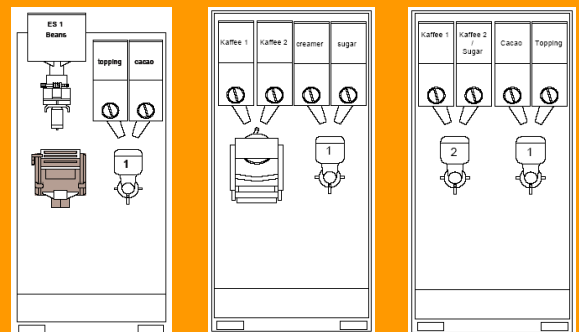

Spengler SL 25

Spengler SL 25 is a table top machine of the best quality and highest technological standards - with LCD-display and touch-screen keyboard (!) All Spengler machines are completely developed and produced in Germany.

SL 25 is available as whole bean (ES), fresh brew (FB) and instant (IN) model.

The original Spengler grinder and espresso module make the finest coffee or fresh leaf tea (version SL25 FB - leaf tea or fresh brew coffee).

Instant version (IN) has 4 containers for different instant products.

Version ES contains 1 container for coffee beans and 2 containers for instant products. FB - 2 fresh brew containers (!) and 2 containers for instant products. This machine is a perfect choice for small cafes, shops or petrol stations.

Spengler SL 25 inside: Version ES, FB and IN

Technical data Spengler SL 25

Versions:	ES, FB or IN
Cups:	-
Containers:	ES 3, FB 4, IN 4
Select buttons:	back lighted touchscreen
LCD display:	2 lines LCD
Protocol:	MDB / Executive
Dimensions:	700 - 800 x 310 x 455 mm
Weight:	30 kg
Power:	230V / 50 Hz