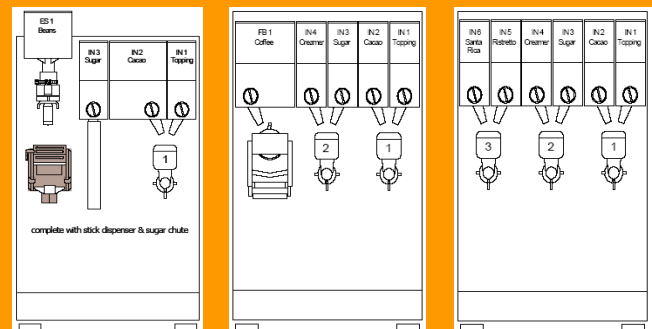

SL 200 is available as whole bean (ES), fresh brew (FB) and instant (IN) model.

The original Spengler grinder and espresso module make the finest coffee or fresh leaf tea (version 200 FB contains fresh brew module).

Instant version (IN) has 6 containers for different instant products.

Version ES contains 1 container for coffee beans and 3 containers for instant products. FB - 1 fresh brew container and 4 containers for instant products. This machine is a perfect choice for small cafes, shops or petrol stations.

Spengler SL 200 inside: Version ES, FB and IN

Technical data Spengler SL 200

Versions:	ES, FB or IN
Cups:	200
Containers:	ES 4, FB 5, IN 6
Select buttons:	universal touchscreen keyboard
LCD display:	graphical TFT LCD
Protocol:	MDB / Executive
Dimensions:	700 - 800 x 450 x 455 mm
Weight:	50 - 55 kg
Power:	230V / 50 Hz