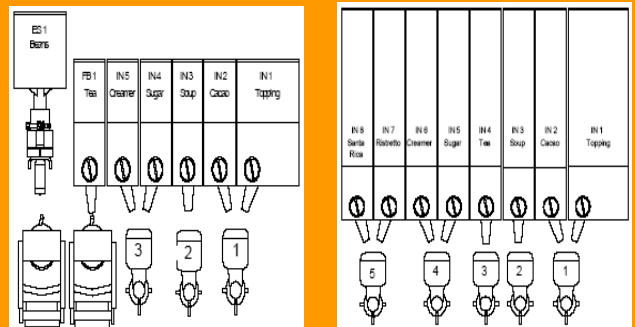

Instant version (IN) has 8 containers for different instant products.

Version ES contains 1 container for coffee beans and 1 container for leaf tea and 5 containers for instant products.

Spengler SL 1000 inside: Version ES and IN

## Technical data Spengler SL 1000 MD

Multimedia:	24" LCD + DVD flash + Sound
Versions:	ES, FB or IN
Cups:	1000 (500+500)
Containers:	7 (ES and FB), 8 (IN)
Select buttons:	universal touchscreen keyboard
LCD display:	graphical TFT LCD
Protocol:	MDB / Executive
Dimensions:	1830 x 664 x 700 mm
Weight:	150 - 160 kg
Power:	230V / 50 Hz