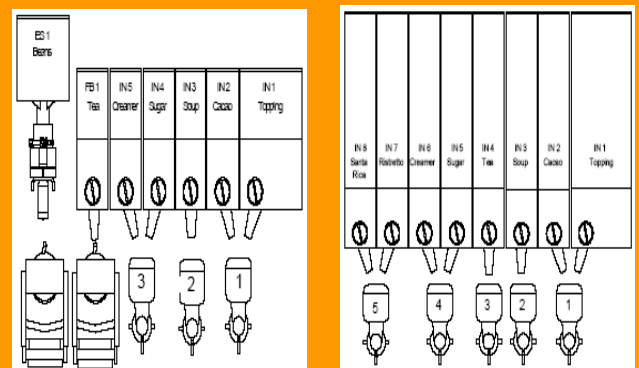

SL 1000 is available as whole bean (ES), fresh brew (FB) and instant (IN) model. ES and FB versions prepares fresh leaf tea as well!

A capacity of 1000 cups is more than enough! The original Spengler grinder and espresso module make the finest coffee and tea.

Instant version (IN) has 8 containers for different instant products.

Version ES contains 1 container for coffee beans and 1 container for leaf tea and 5 containers for instant products.

Spengler SL 1000 inside: Version ES and IN

Technical data Spengler SL 1000

Versions:	ES, FB or IN
Cups:	1000 (500+500)
Containers ES:	5 +1 bean + 1 leaf tea container
Containers IN:	8
Select buttons:	universal touchscreen keyboard
LCD display:	graphical TFT LCD
Protocol:	MDB / Executive
Dimensions:	1830 x 664 x 700 mm
Weight:	150 - 160 kg
Power:	230V / 50 Hz