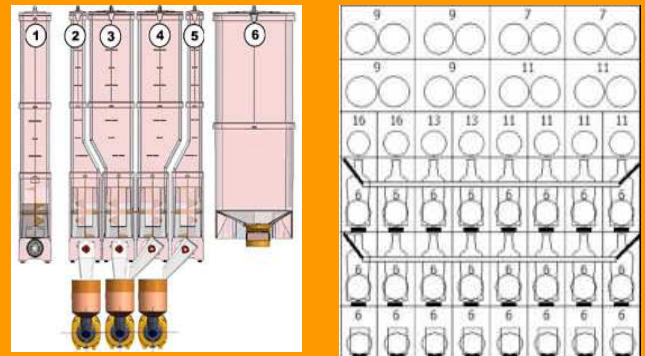

# FAS FASHION+FAST

This selling station contains FAS hot drink vendor FASHION ES or IN and FAST 750FV - "slave" snack machine which uses electronic devices of FASHION.

FASHION ES or IN, combined with FAST 750FV to a station is able to manage sales of hot drinks and up to 768 products. FASHION, combined with 2 FAST 750FV is even able to manage up to 1536 (!) products - with only one payment system.

FAST 750FV vendors can be ordered in several versions - normal (750FV), with a reinforced front (750FV R) and with 2 temperature zones (750FV 2T), in any possible spring configuration.

It is also possible to choose between FAS FASHION in whole bean (ES) version and instant (IN) version.

## Technical data FAS FAST 750FV

Versions:	Snack or Combi
Capacity:	up to 768
Levels:	6
Selections:	up to 40
LCD display:	20 signs, 2 lines
Dimensions:	1830 x 760 x 790 mm
Weight:	255 kg
Power:	230V / 50 Hz