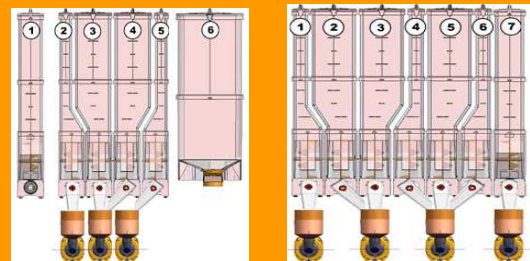

Easy to programm, easy to control - electronically devices of FAS FASHION machines are able to manage up to 2 snack vendors with one payment system.

FAS FASHION ia available in whole bean (ES) version with 6 product containers and instant (IN) version with 7 product containers, both machines are available in normal version (FASHION) or reinforced (FASHION R) version.

Optionally bottom and upper front panels are back lighted.

FAS FASHION inside: ES and IN version

Technical data FAS FASHION

Versions: ES or IN

Cups: 600

Containers ES: 5 + bean container

Containers IN: 7

Select buttons: 18 + 2 preselect

LCD display: 20 signs, 2 lines

Protocol: MDB / Executive

Dimensions: 1830 x 600 x 690 mm

Weight: 140 - 160 kg

Power: 230V / 50 Hz

3vend Vertriebs- und
Beratungsgesellschaft mbH
Jägerhofstr. 31
40479 Düsseldorf (Germany)