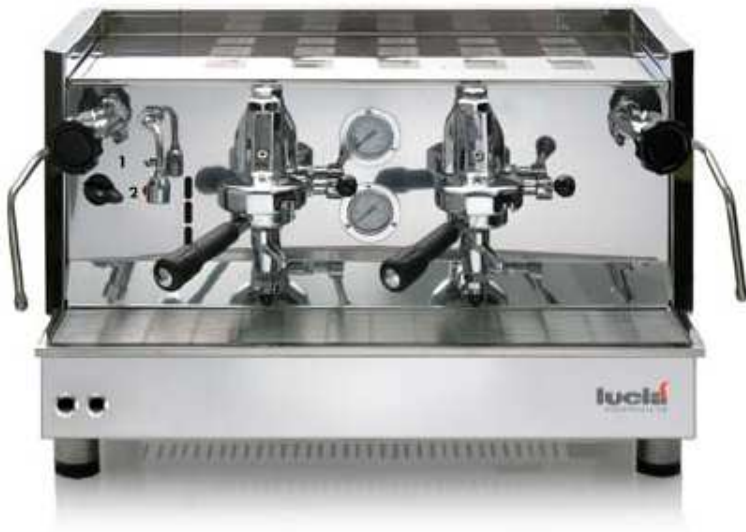

Bianchi Lucia Espresso

BV344E2G01GG – LUCIA 2 GROUPS WITH LEVER

Coffee machine with lever in 2 groups

H 445 mm L 760 mm D 605 mm

Weight 64 k

Boiler 12 litres; 2 steam taps with stainless steel spout; 1 hot water chrome spout with push button regulation; 2 gauges for the monitoring of the pump and boiler pressure

BV344E3G01GG – LUCIA 3 GROUPS WITH LEVER

Coffee machine with lever in 3 groups

H 445 mm L 1000 mm D 605 mm

Weight 80 k

Boiler 21 litres; 2 steam taps with stainless steel spout; 1 hot water chrome spout with push button regulation; 2 gauges for the monitoring of the pump and boiler pressure